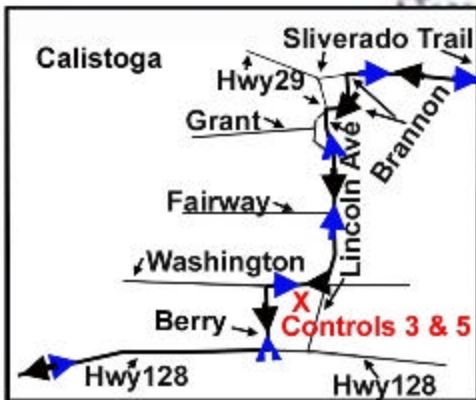

Davis Bike Club
400Km Brevet
April 14th-15th 2007
Start: 0600 at Davis Park&Ride
Time Limit 27 hours

Geyserville Elementary

Control #4 Open: 12:04
 Close: 19:44
 128.9 mi

Calistoga
Control #5 161.5 mi
 Open: 13:43
 Close: 23:12

Calistoga
Control #3
 Open: 10:34
 Close: 16:20
 96.3 mi

Capell Valley School
Control #2 67.3mi
 Open: 09:09 Close: 13:08

Davis Bike Club 400 Km Brevet

Start (Control #1):

Davis Park & Ride

April 14th, 6:00am

Check In: Begins at 5:00am

Finish (Control #7)

Open: 18:08 Apr 14th

Close: 09:00 Apr 15th

Control #6

Monticello Dam Parking Lot

Open: 15:33

Close: 03:41 Apr 15th

Distance 201.7 mi
(324.7 km)

Control #2

Capell Valley School

Open 09:11

Close 13:12 Apr 14th

Distance 67.3 miles
(108.4 Km)

Hwy 128

Hwy 121